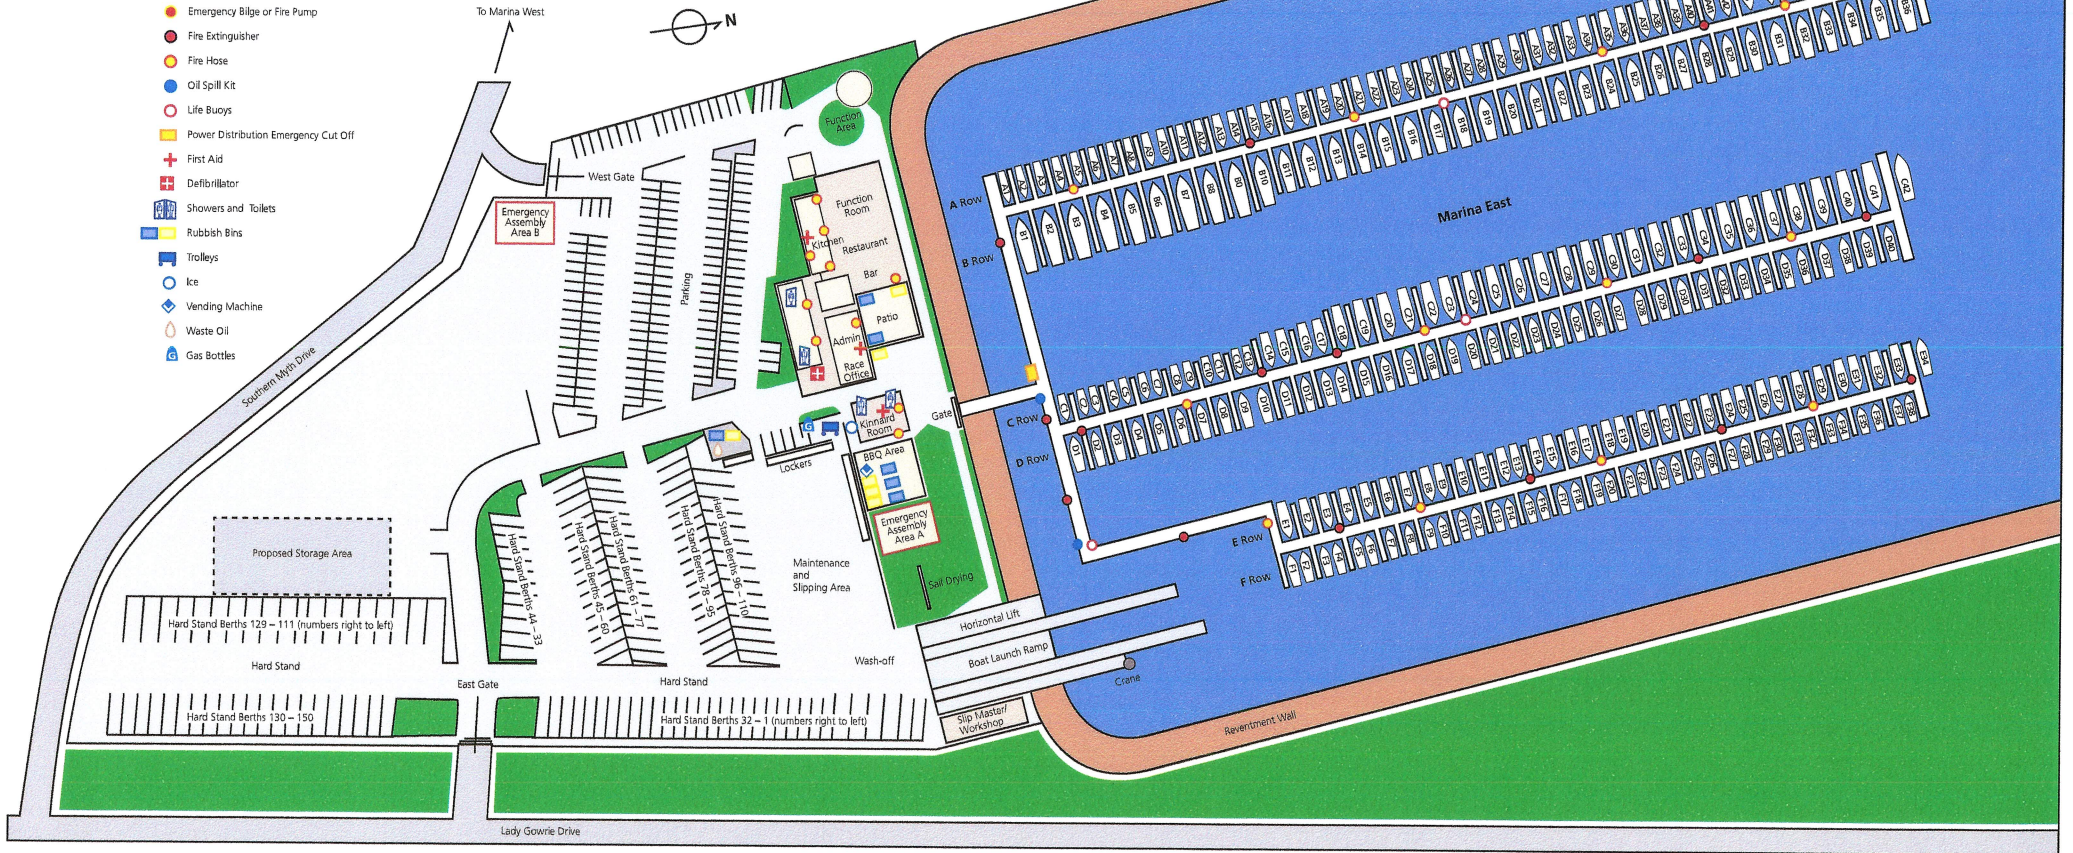

Cruising Yacht Club of South Australia

- Emergency Bilge or Fire Pump
- Fire Extinguisher
- Fire Hose
- Oil Spill Kit
- Life Buoys
- Power Distribution Emergency Cut Off
- First Aid
- Defibrillator
- Showers and Toilets
- Rubbish Bins
- Trolleys
- Ice
- ◆ Vending Machine
- Waste Oil
- Gas Bottles

Cruising Yacht Club of South Australia Marina West

- Emergency Bilge or Fire Pump
- Fire Hose and Emergency Call Station
- Life Buoys
- First Aid
- Rubbish Bins
- Ice
- Sewer Pump Out
- Oil Spill Kit
- Trolleys
- Showers and Toilets