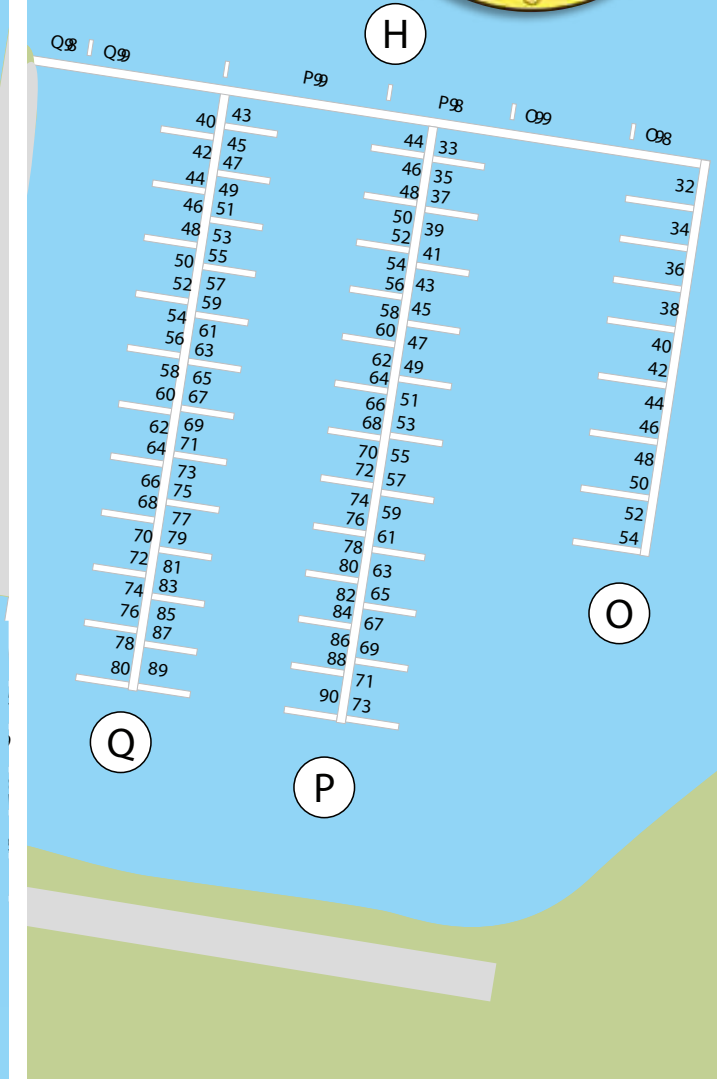

LEGEND

- Public Boat Ramp
- Marina Office, Chandelery & Retail
- Hardstand & Drystack Storage
- Trailer Boat Storage
- Marine Services
- A Marina Arms
- f Fuel Wharf
- ♂ ♀ Toilets

This masterplan layout is indicative only and not intended to be a true representation. Changes may be made during the development and are subject to change without notice. This site plan is believed to be correct at the time of production but is not guaranteed. Please refer to specific statutory approval plans for more specific information and specifications as this masterplan and site plan layout is for guidance only. Current as at 22 May 2012.

Horizon Shores Marina - Marina Berth Arms

NORTH HAVEN

WEST HAVEN

EAST HAVEN

SOUTH HAVEN