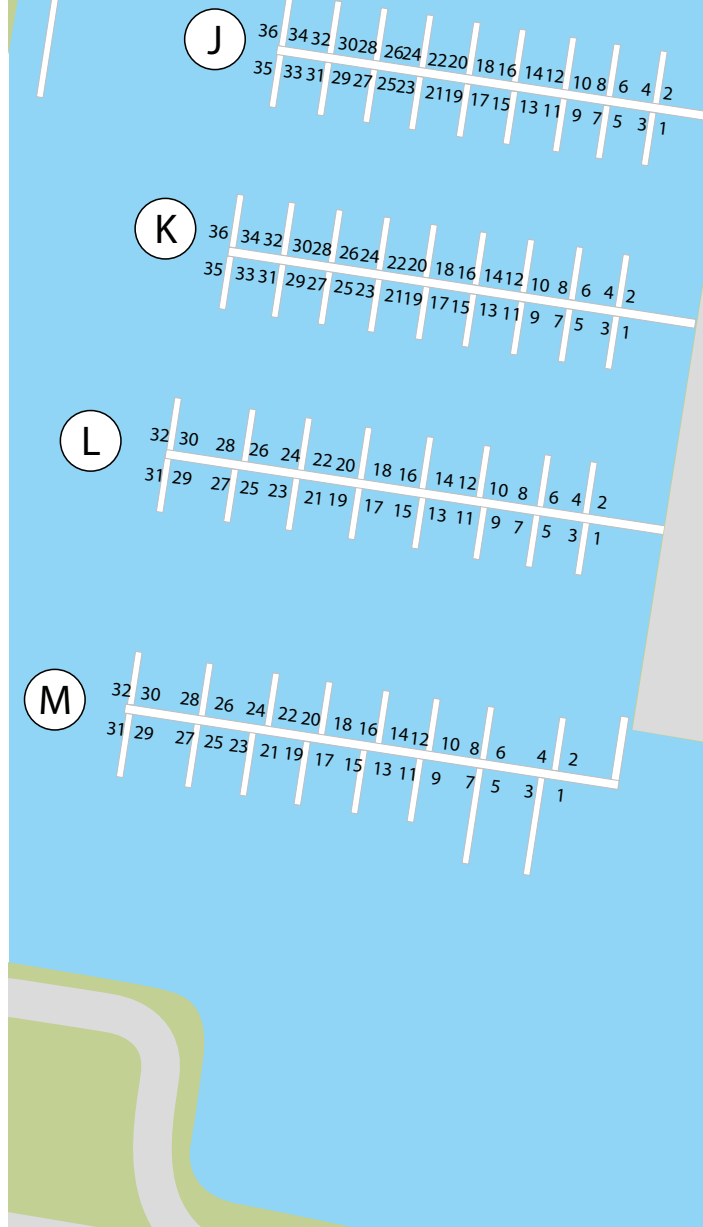

LEGEND

- Public Boat Ramp
- Marina Office, Chandelery & Retail
- Hardstand & Drystack Storage
- Trailer Boat Storage
- Marine Services
- A Marina Arms
- f Fuel Wharf
- ♂ ♀ Toilets

This masterplan layout is indicative only and not intended to be a true representation. Changes may be made during the development and are subject to change without notice. This site plan is believed to be correct at the time of production but is not guaranteed. Please refer to specific statutory approval plans for more specific information and specifications as this masterplan and site plan layout is for guidance only. Current as at 22 May 2012.

Horizon Shores Marina - Marina Berth Arms

NORTH HAVEN

WEST HAVEN

EAST HAVEN

SOUTH HAVEN